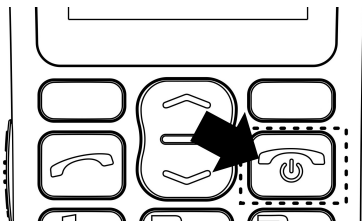

Switch on / off

To Switch On - press and hold the **RED** button (4) till the mobile turns on.

(Now you can be asked to enter the PIN code in case the PIN protection is activated)